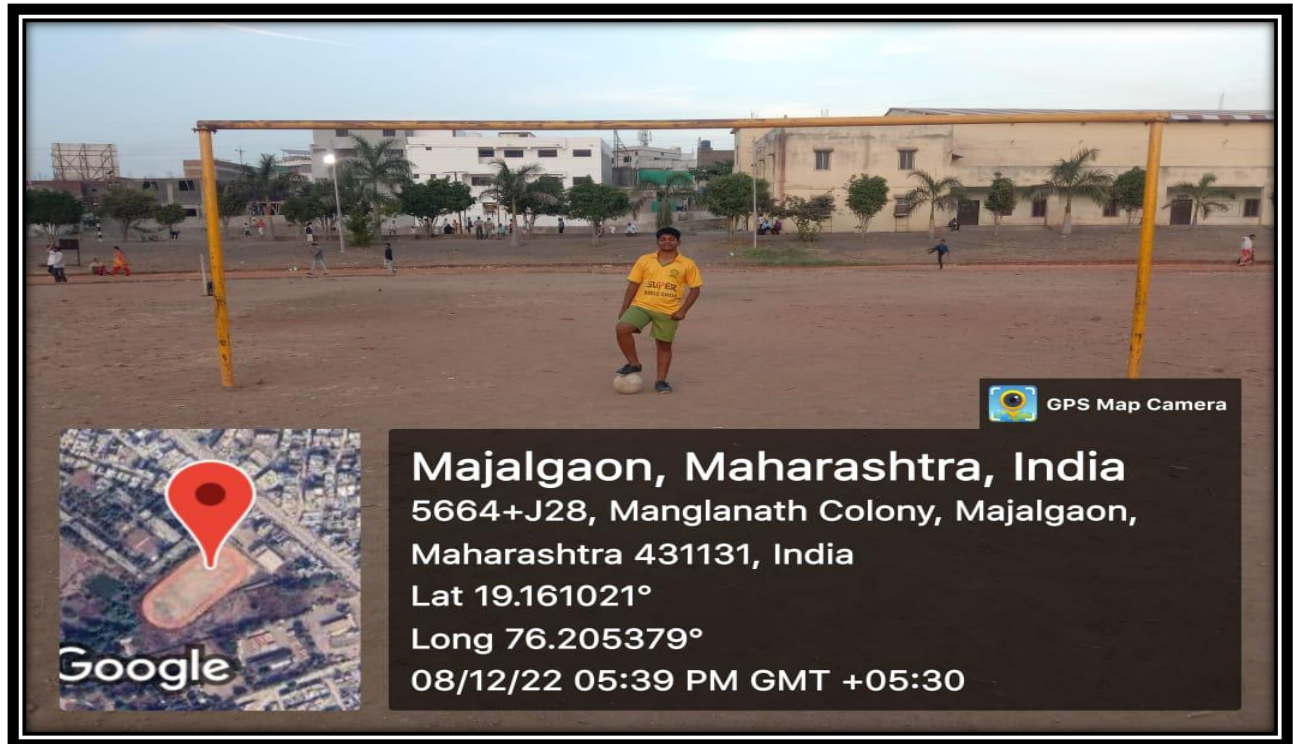

**Football Ground**

**Karate Hall**

Marathwada Shikshan Prasarak Mandal's  
**Sunderrao Solanke Mahavidyalaya**  
 Majalgaon, Dist : Beed 431 131 (M.S.) India

**Chhatrapati Rajarshi Shahu Maharaj E-Library**  
**Free E-Book's Websites**