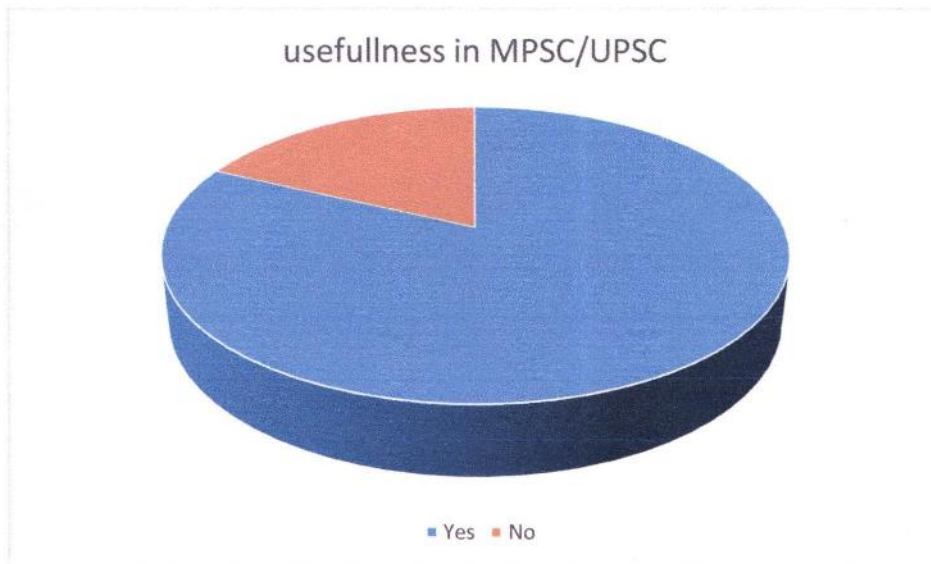

5. Do you think such quizzes/Internal tests are useful in UPSC/MPSC and other competitive examinations

yes	82
No	18