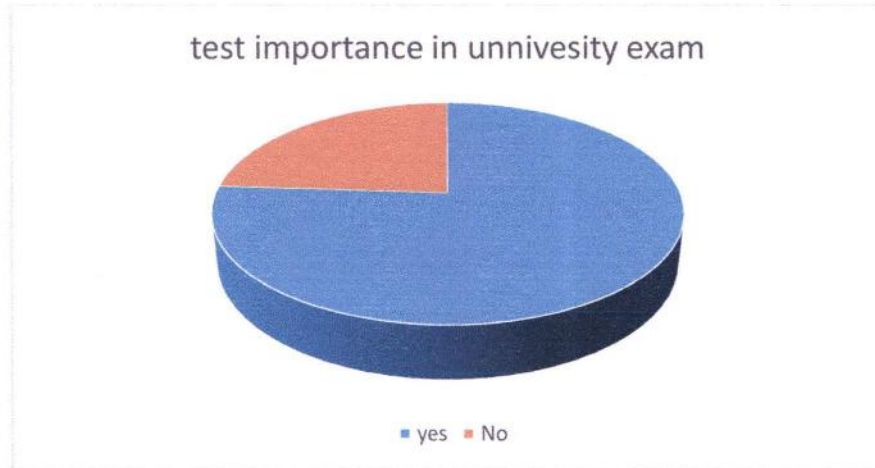

4. Do you think internal test/ quizzes assisted you in university examination

yes	76
No	24