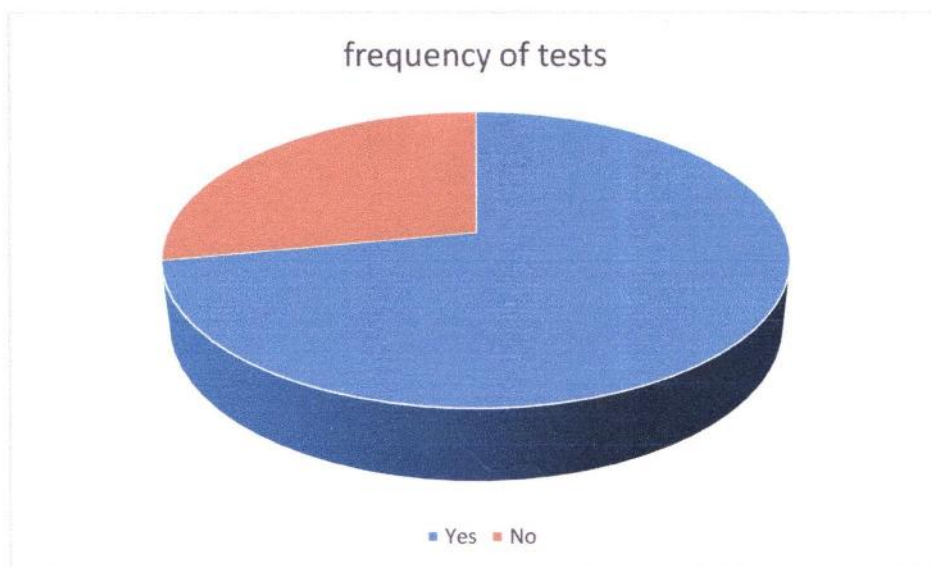

3. Do you think the frequency and number of quizzes/internal test be increased in the incoming semester

yes	72
No	28