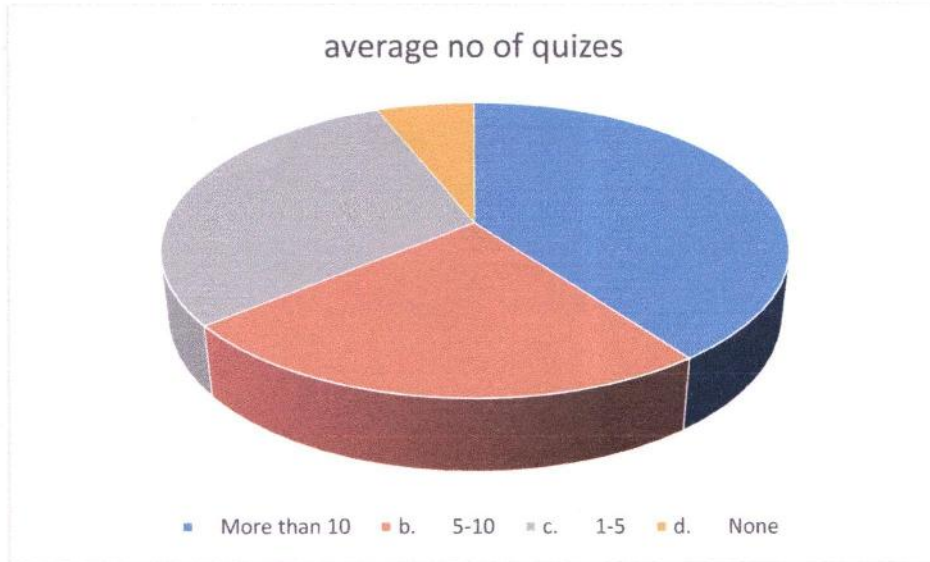

2. How many quizzes/ internal tests on an average were organized by teacher during the last semester

More than 10	40
5-10	24
1-5	30
None	06