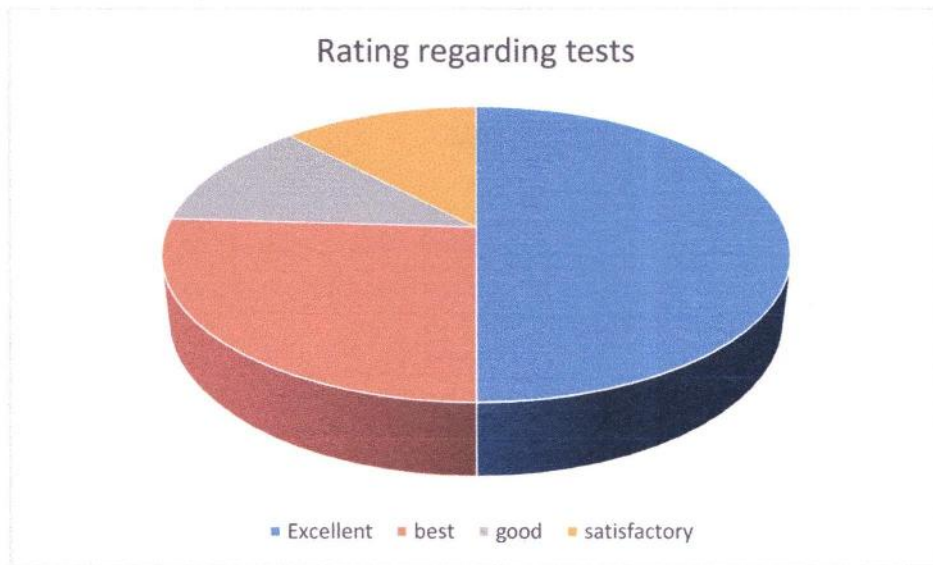

**2.5.1 Mechanism of internal/ external assessment is transparent and the grievance redressal system is time- bound and efficient**

**Feedback Analysis and Action Taken Report 2019-2020**

**MSP Mandals**

**Sunderrao Solanke Mahavidyalaya, Majalgaon**

**Survey (in Percentage) on Continuous Internal Evaluation**

**Academic Year- 2019-20**

1.How do you rate quizzes/ internal test used by your teachers

|              |    |
|--------------|----|
| excellent    | 50 |
| Best         | 26 |
| Good         | 12 |
| Satisfactory | 12 |