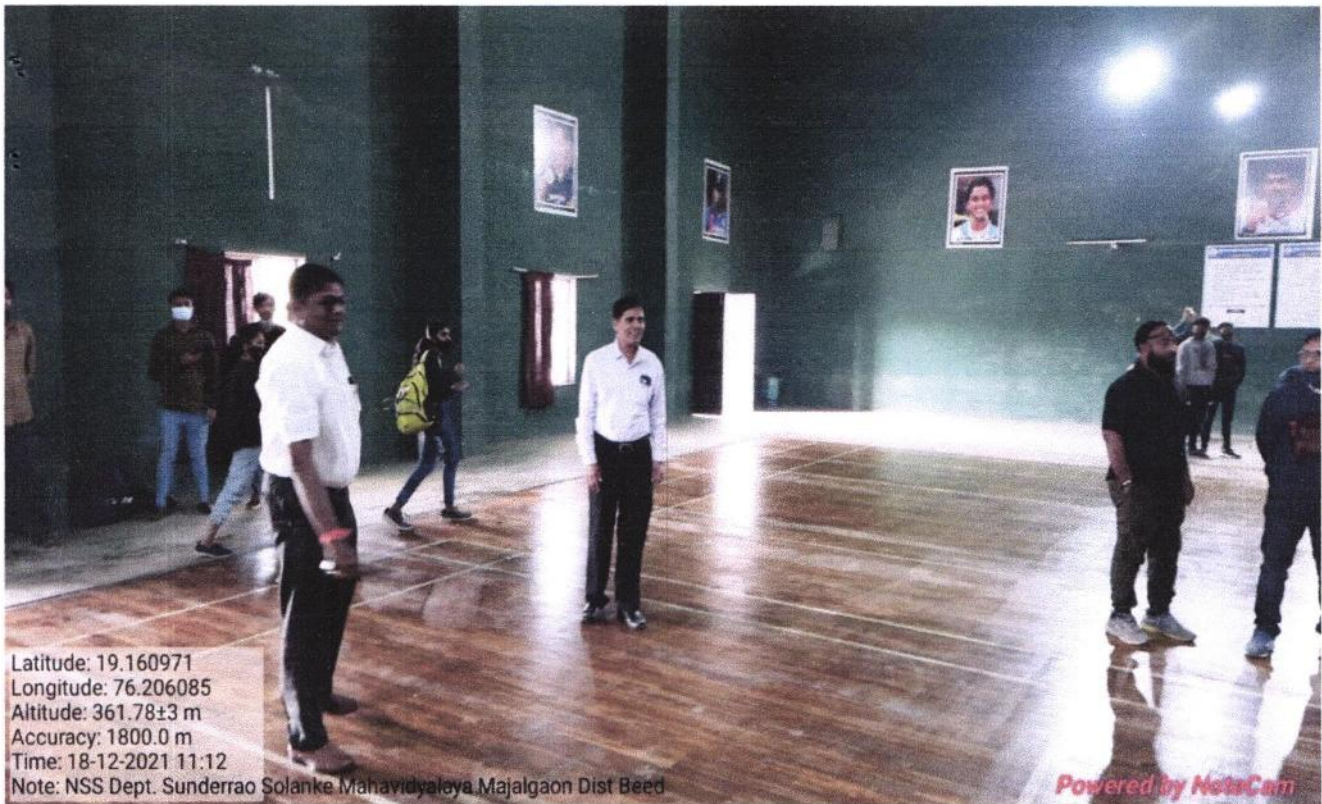

Longitude: 76.205949

Elevation: 433.17±3 m

Accuracy: 24.8 m

Time: 18-12-2021 11:00

Note: NSS Dept. Sunderrao Solanke Mahavidyalaya Majalgaon Dist Beed

Powered by NoteCam

Opening Ceremony of Badminton and ICT competition in year 2021-22