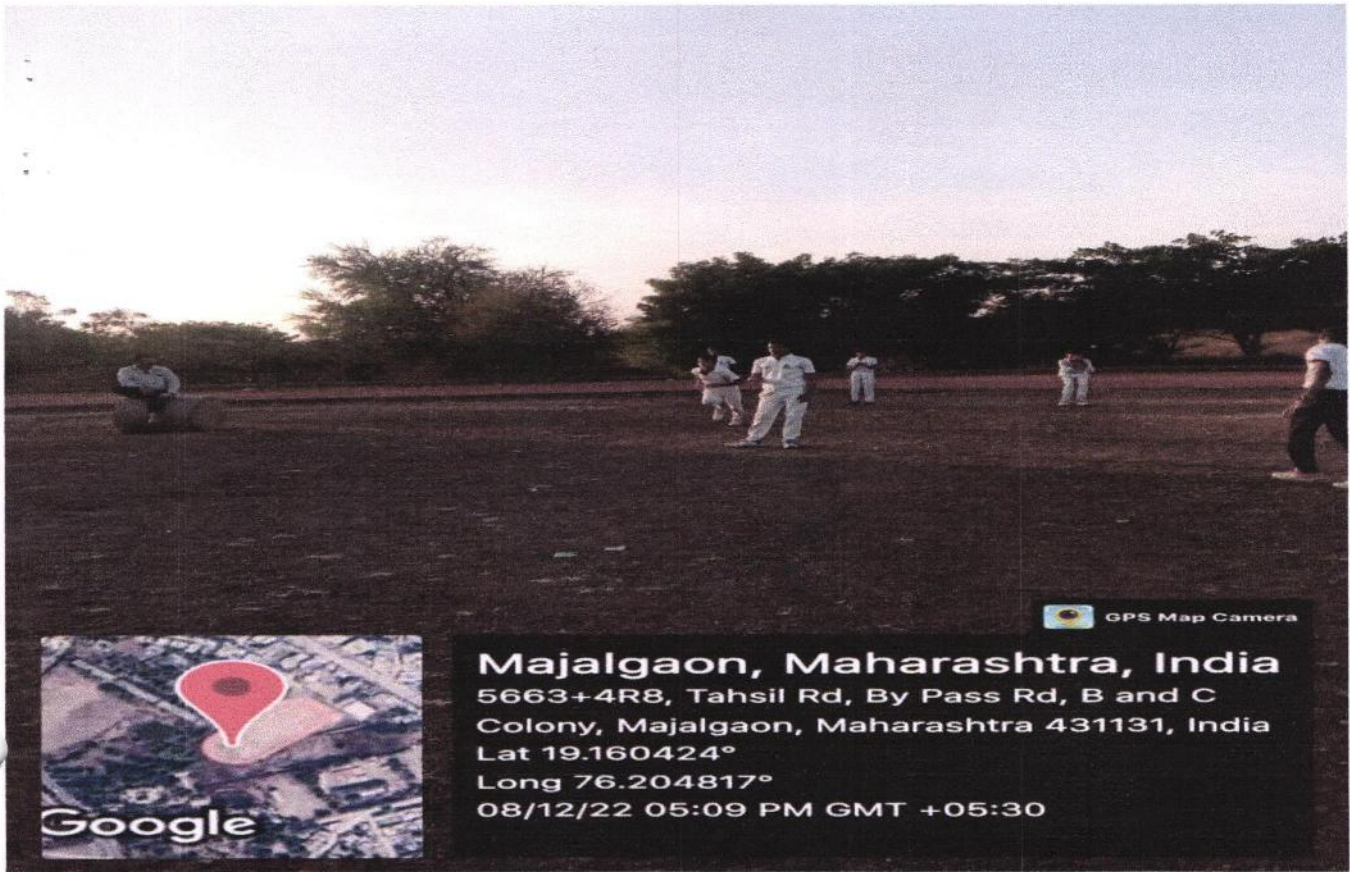

08/12/22 05:09 PM GMT +05:30

GPS Map Camera

Majalgaon, Maharashtra, India

5663+4R8, Tahsil Rd, By Pass Rd, B and C

Colony, Majalgaon, Maharashtra 431131, India

Lat 19.160433°

Long 76.204741°

08/12/22 05:08 PM GMT +05:30