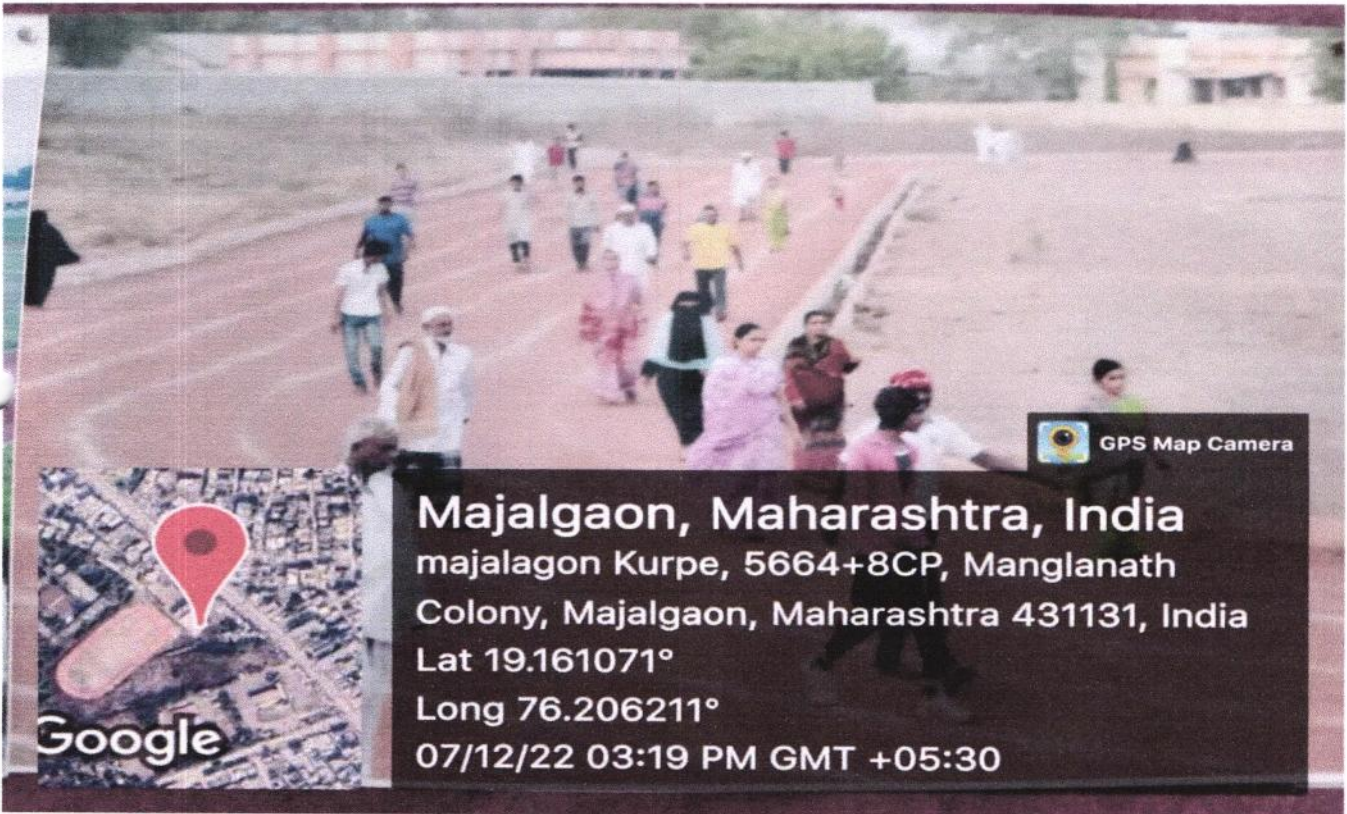

Majalgaon, Maharashtra, India
majalagon Kurpe, 5664+8CP, Manglanath
Colony, Majalgaon, Maharashtra 431131, India
Lat 19.161071°
Long 76.206211°
07/12/22 03:19 PM GMT +05:30