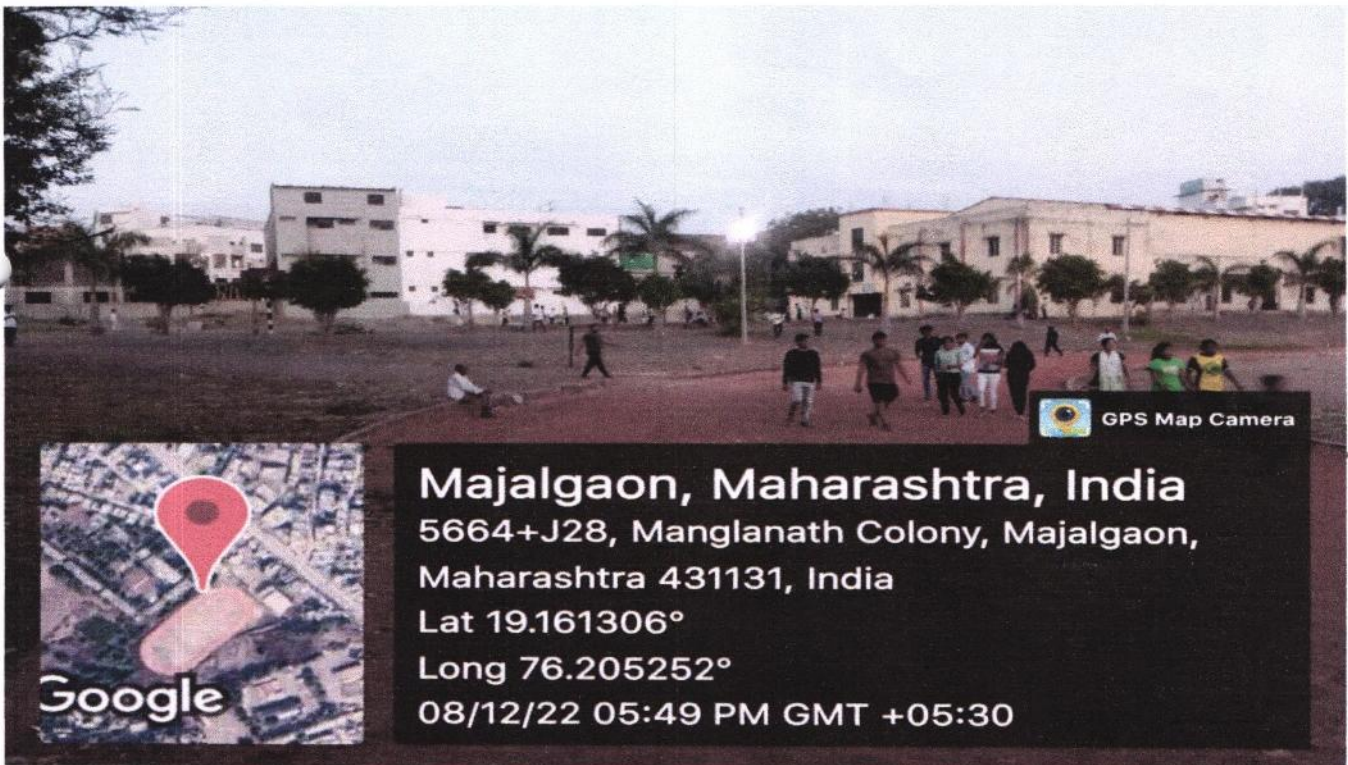

Longitude: 76.205949

Elevation: 433.17±3 m

Accuracy: 24.8 m

Time: 18-12-2021 11:00

Note: NSS Dept. Sunderrao Solanke Mahavidyalaya Majalgaon Dist Beed

Powered by NoteCam

Opening Ceremony of Badminton and ICT competition in year 2021-22

CHESS :

Under 14, 17, 19 Taluka Level Compitiotion 2022-23

2. Sports and Games Outdoor :

TRACK : 400 mtr

GPS Map Camera

Majalgaon, Maharashtra, India
5664+J28, Manglanath Colony, Majalgaon,
Maharashtra 431131, India
Lat 19.161306°
Long 76.205252°
08/12/22 05:49 PM GMT +05:30

Majalgaon, Maharashtra, India
majalagon Kurpe, 5664+8CP, Manglanath
Colony, Majalgaon, Maharashtra 431131, India
Lat 19.161071°
Long 76.206211°
07/12/22 03:20 PM GMT +05:30

Majalgaon, Maharashtra, India
majalagon Kurpe, 5664+8CP, Manglanath
Colony, Majalgaon, Maharashtra 431131, India
Lat 19.161071°
Long 76.206211°
07/12/22 03:19 PM GMT +05:30