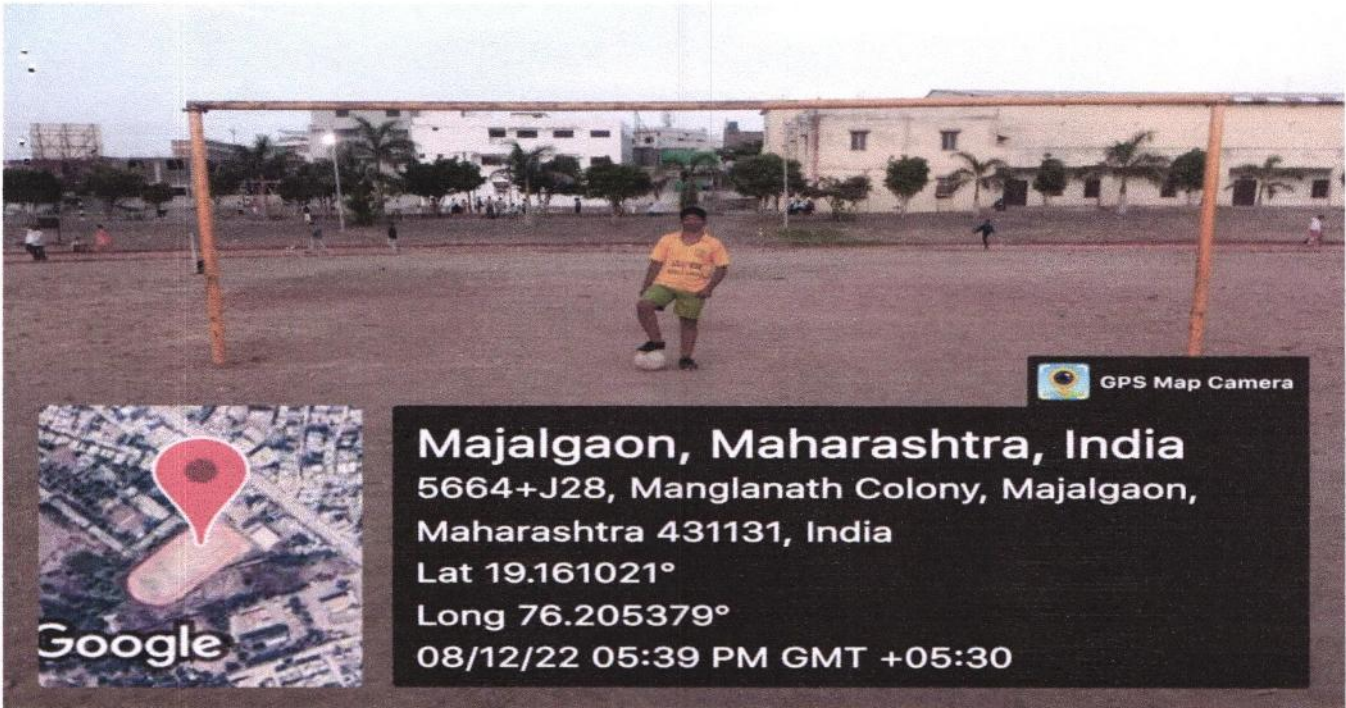

District level competition first price 2022-23

Foot Ball :

Sundarrao Solanke Mahavidhyalay Sport Person Football Trainee

GPS Map Camera

Majalgaon, Maharashtra, India
5664+J28, Manglanath Colony, Majalgaon,
Maharashtra 431131, India
Lat 19.161021°
Long 76.205379°
08/12/22 05:39 PM GMT +05:30