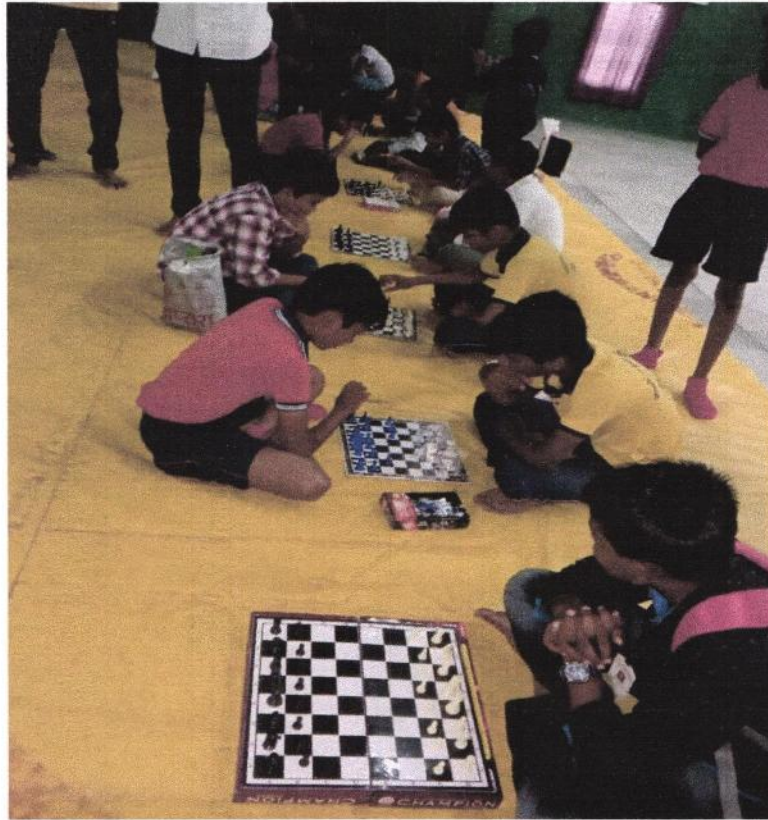

Longitude: 76.205949

Elevation: 433.17±3 m

Accuracy: 24.8 m

Time: 18-12-2021 11:00

Note: NSS Dept. Sunderrao Solanke Mahavidyalaya Majalgaon Dist Beed

Powered by NoteCam

Opening Ceremony of Badminton and ICT competition in year 2021-22

CHESS :

Under 14, 17, 19 Taluka Level Compitiotion 2022-23

2. Sports and Games Outdoor :

TRACK : 400 mtr

GPS Map Camera

Majalgaon, Maharashtra, India
5664+J28, Manglanath Colony, Majalgaon,
Maharashtra 431131, India
Lat 19.161306°
Long 76.205252°
08/12/22 05:49 PM GMT +05:30